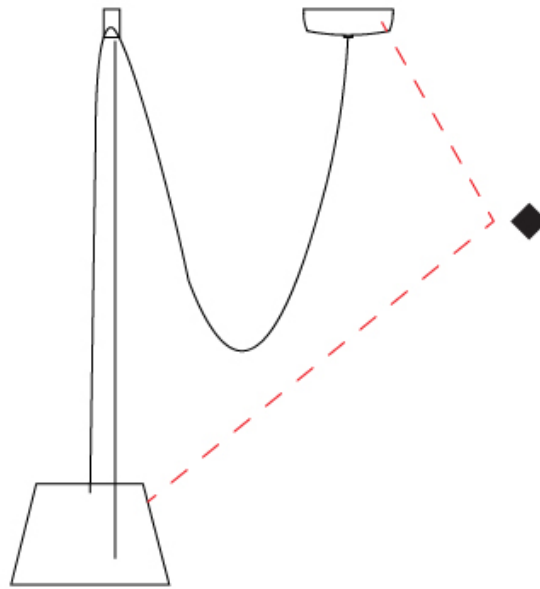

D111029-

PROJECT

TYPE

SPECIFIER

QUANTITY

DATE

D