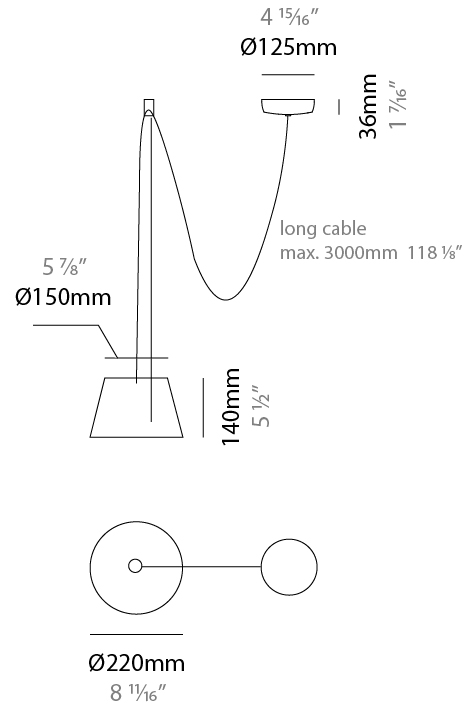

PROJECT	_____
TYPE	_____
SPECIFIER	_____
QUANTITY	_____
DATE	_____

SENTO SUSPENSION

D111029-

base number   Finish
Options

1. To build a product code in our configurator select the specify button on the base model # product page
2. To build a manual product code on this datasheet choose from the options listed below in blue font and add the suffix to the base model #

GENERAL

Series: Sento
Brand: Ole
Division: Design
Mounting Type: Suspension
Mounting Location: Ceiling
Subcategory: Pendant

PHYSICAL

Shape: Bell
Diameter (mm): 220
Diameter (in): 8 11/16
Height (mm): 140
Height (in): 5 1/2
Max. Overall Height (mm): 3140
Max. Overall Height (in): 123 5/8
Light Distribution: Direct
Weight (kg): 1.2
Weight (lbs): 2.6
Diffuser: Arylic - Satin
[Fixture Finish: WHi / MBK / MWH](#)
Fixture Material: Metal
Cable Details: 2000mm Cable

ELECTRICAL

Number of Lamps: 1
Lamp Type: LED Retrofit
Lamp Shape: MR16
Bulb Included: Bulb Not Included
Max. Wattage Per Lamp (W): 7
Lamp Base: GU10
Input Voltage (V): 120

LED

OPTICAL

Adjustability: Tilting

RATINGS AND CERTIFICATIONS

Certified By: Certified for North American Standards
IP rating: IP20